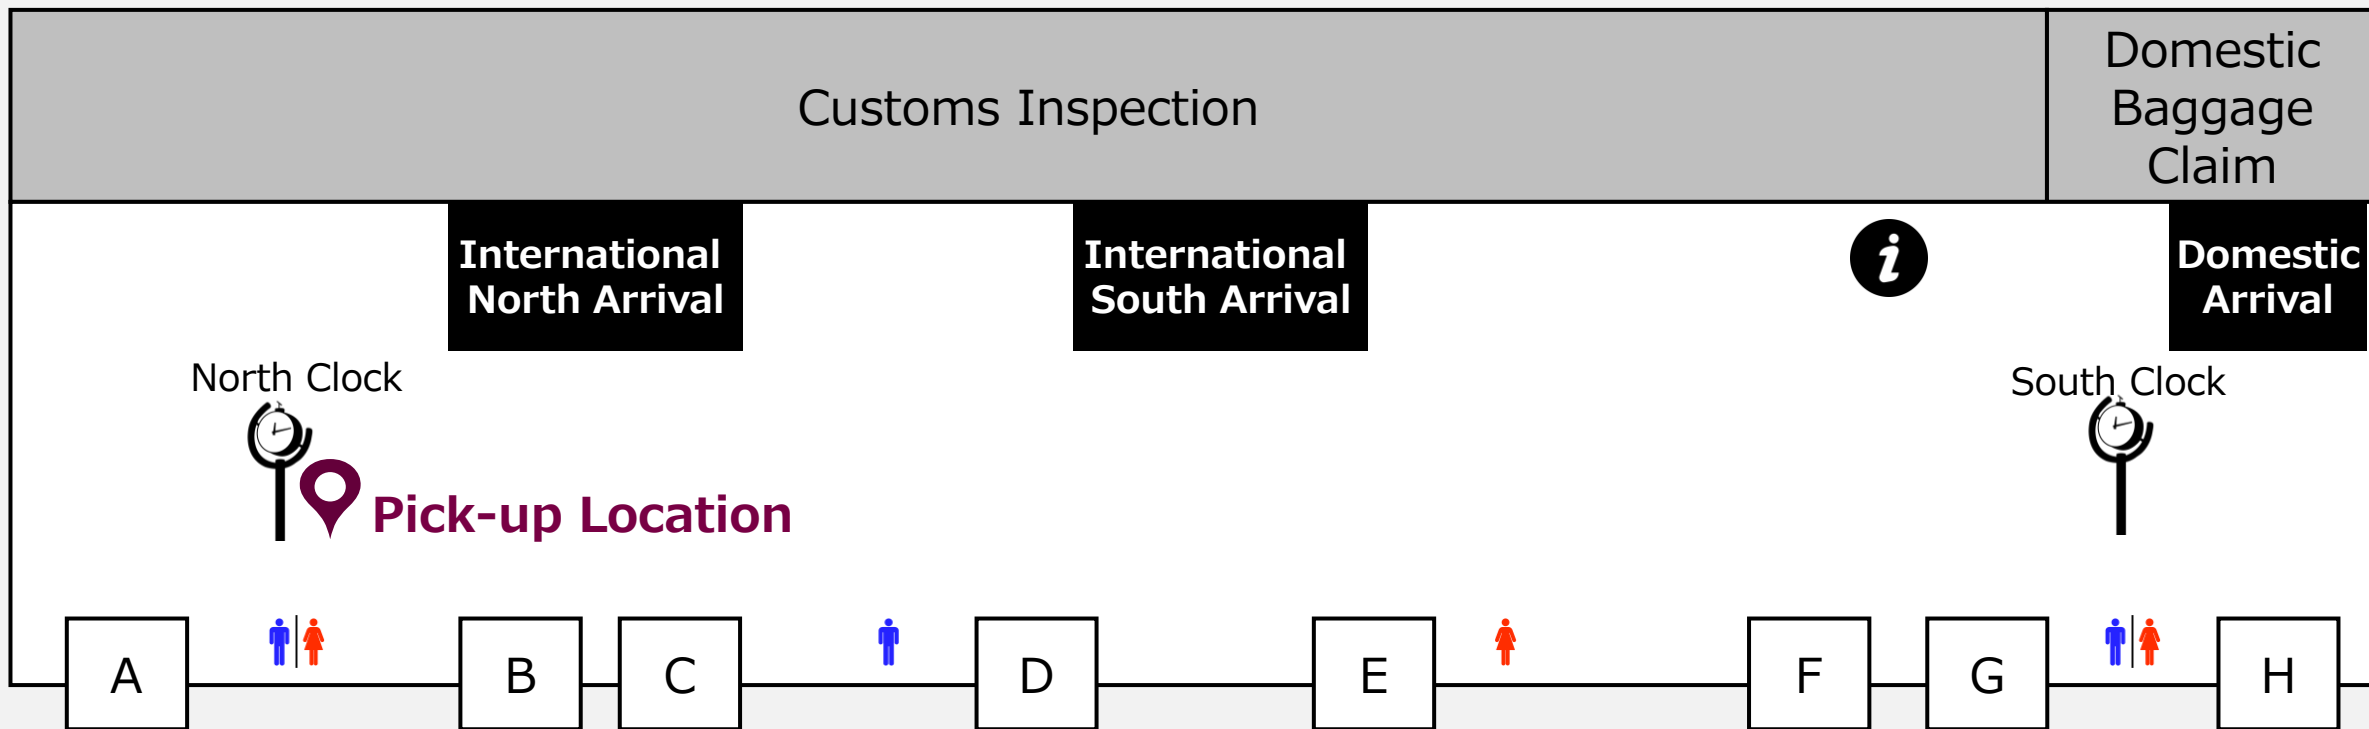

## Pick-up Location : JR Nagoya Station Taiko-Dori Gate (太閤通口) at the "A berth" bus area

Please arrive at the pick-up location 30 minutes prior to the departure time.  
Staff holding a Qatar Airways board will assist you to the bus.

## Kansai Airport International Arrivals, Ground Floor (1F)

S

**Pick-up Location** : Ground Floor Arrival Lobby at the "North Clock"

Please arrive at the pick-up location 30 minutes prior to the departure time.