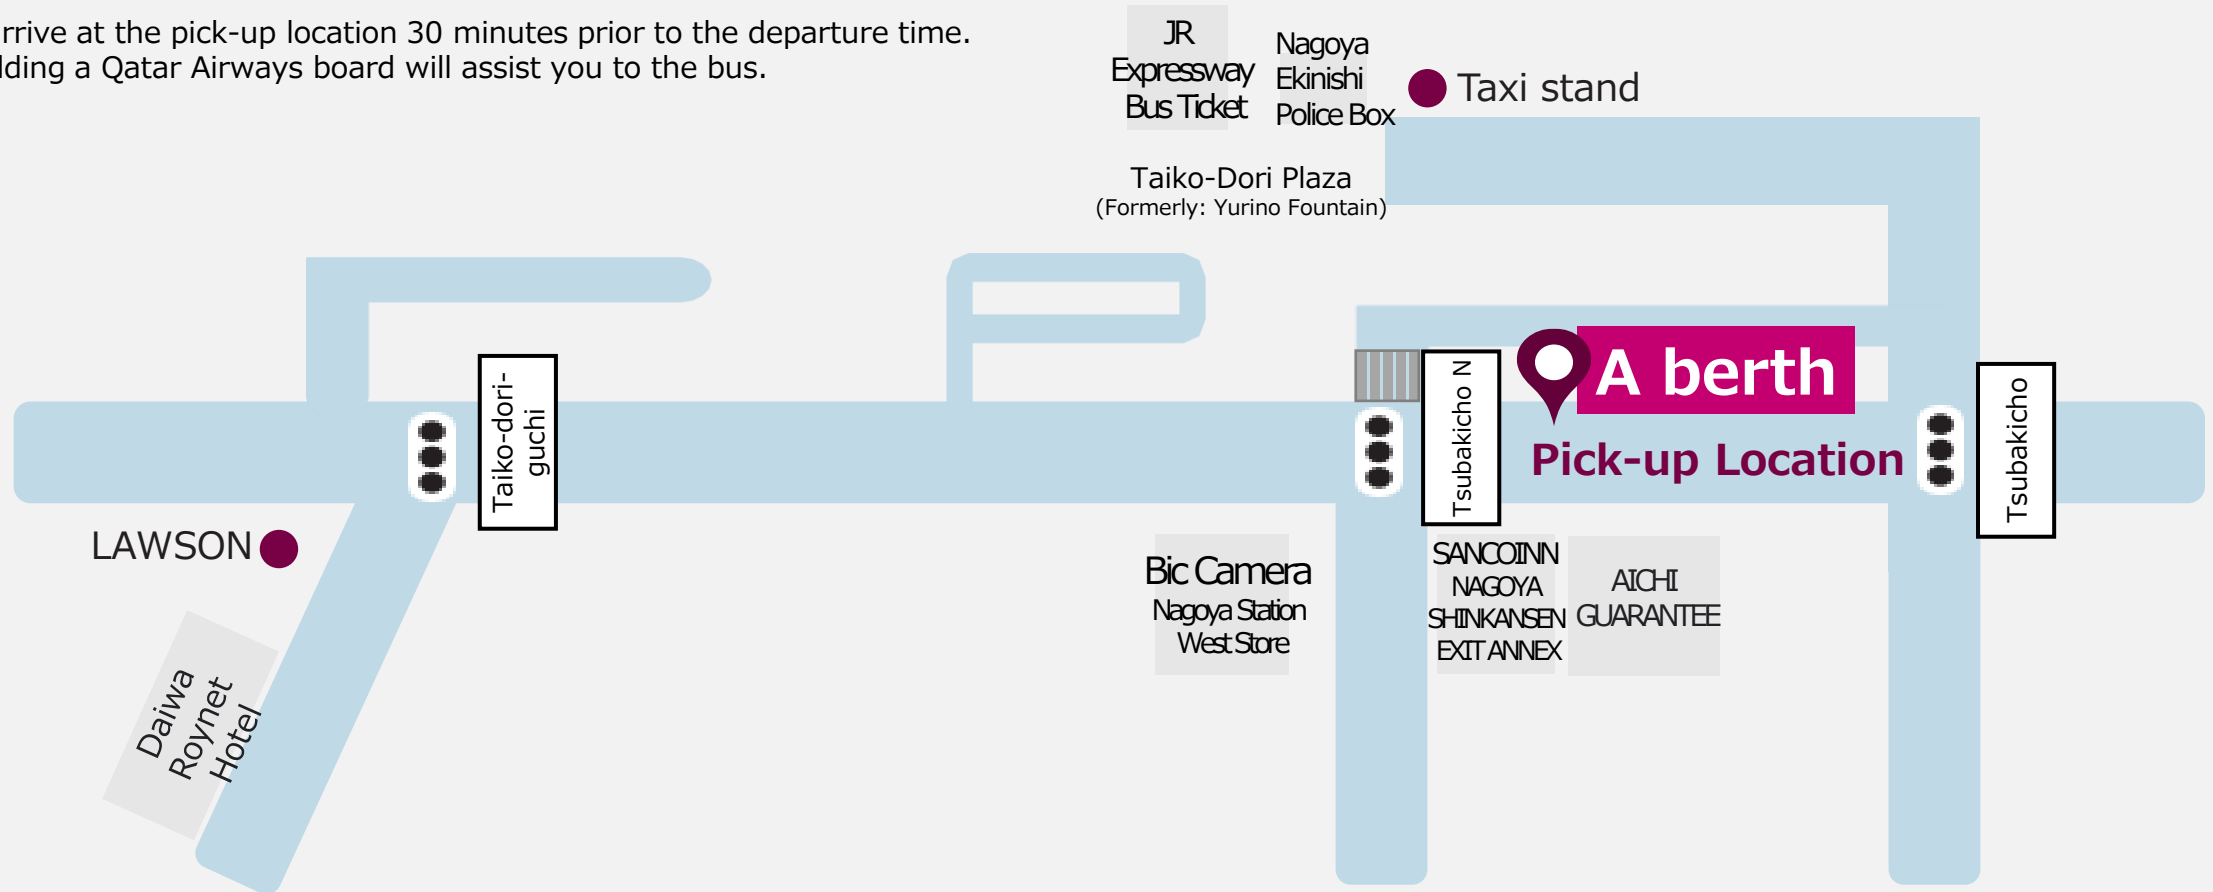

# From JR Nagoya Station to Kansai International Airport

## Pick-up Location : JR Nagoya Station Taiko-Dori Gate (太閤通口) at the "A berth" bus area

Please arrive at the pick-up location 30 minutes prior to the departure time.  
Staff holding a Qatar Airways board will assist you to the bus.

## Kansai Airport International Arrivals, Ground Floor (1F)

S

**Pick-up Location** : Ground Floor Arrival Lobby at the "North Clock"

Please arrive at the pick-up location 30 minutes prior to the departure time.